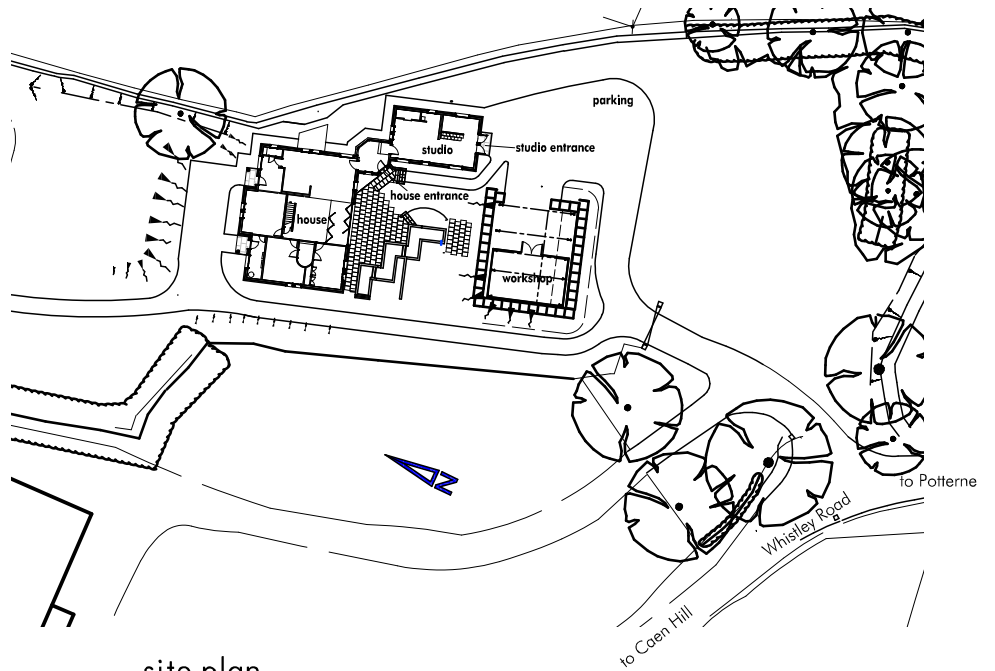

Featherbrook entrance

Map - Not to scale!

site plan

Directions to Featherbrook

PKA Architects Ltd Registered in England and Wales No 8605083
 Featherbrook, Whistley Road, Potterne, Devises, Wiltshire. SN10 5TD
 T: 01380-725688 M: 07702419638 peter@pka-architects.com