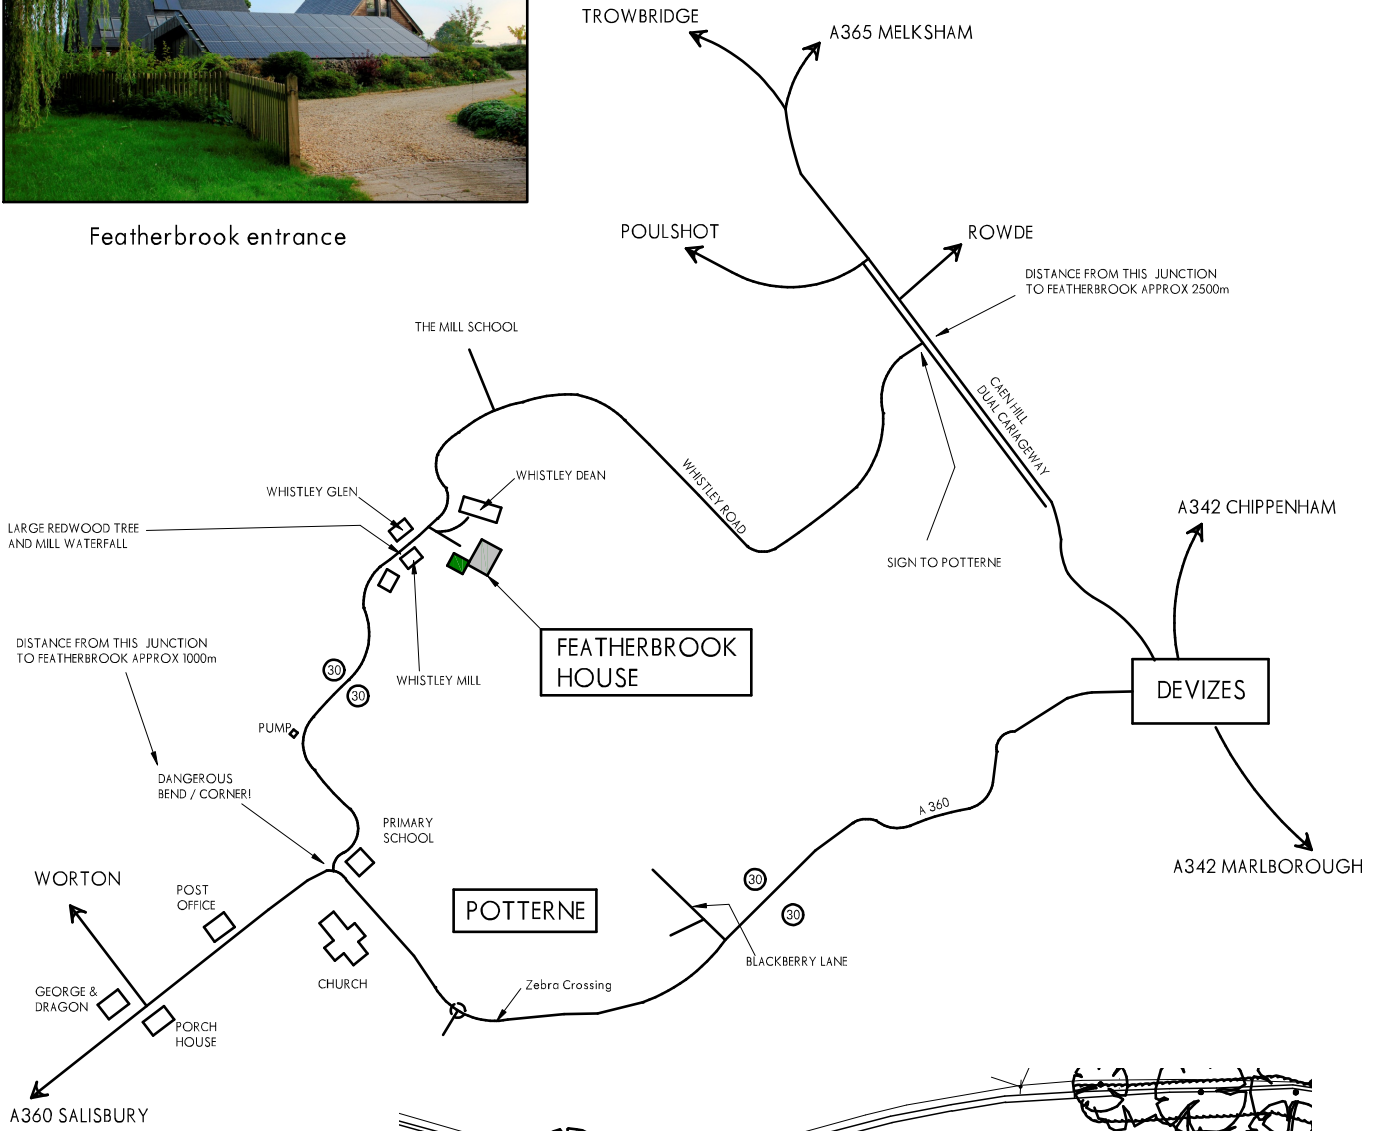

Featherbrook entrance

Map - Not to scale!

site plan

Directions to Featherbrook

PKA Architects Ltd Registered in England and Wales No 8605083
 Featherbrook, Whistley Road, Potterne, Devises, Wiltshire. SN10 5TD
 T: 01380-725688 M: 07702419638 peter@pka-architects.com